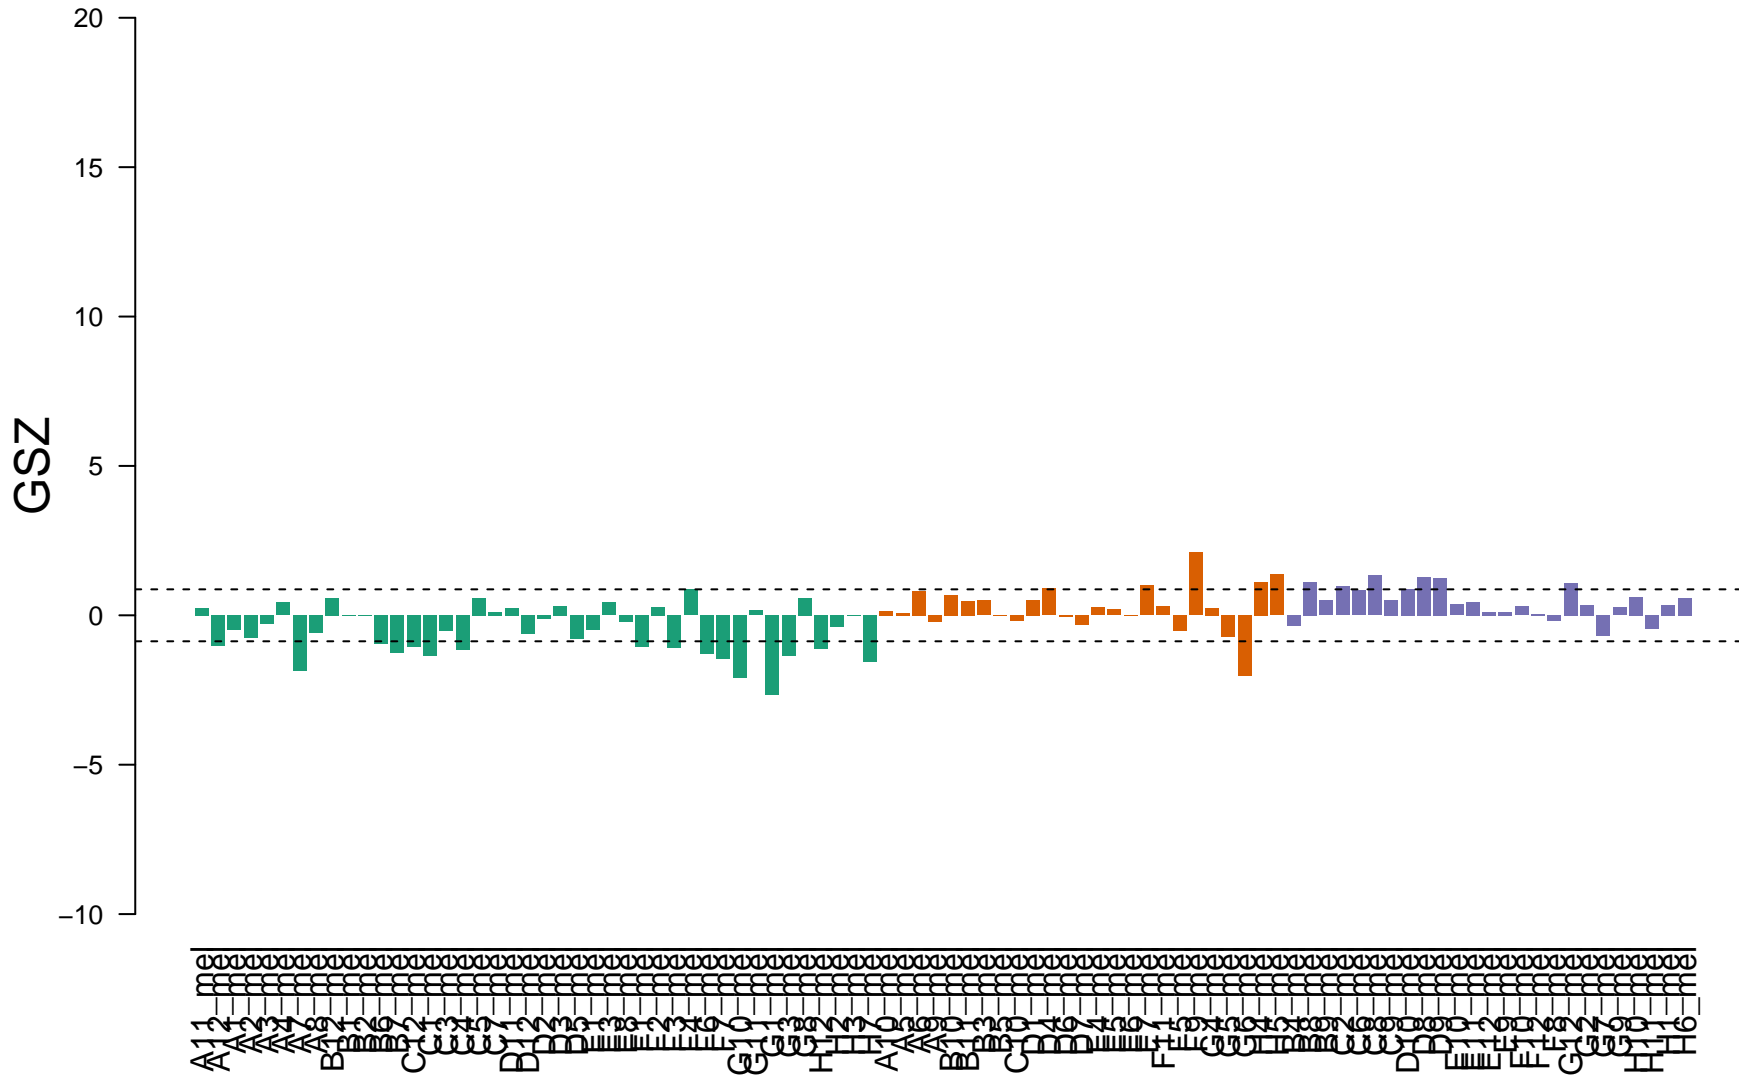

MIKKELSEN\_NPC\_LCP\_WITH\_H3K4ME3

■ on  
■ -  
□ off

# MIKKELSEN\_NPC\_LCP\_WITH\_H3K4ME3

Enrichment in overexpression spots

Enrichment in kMeans clusters