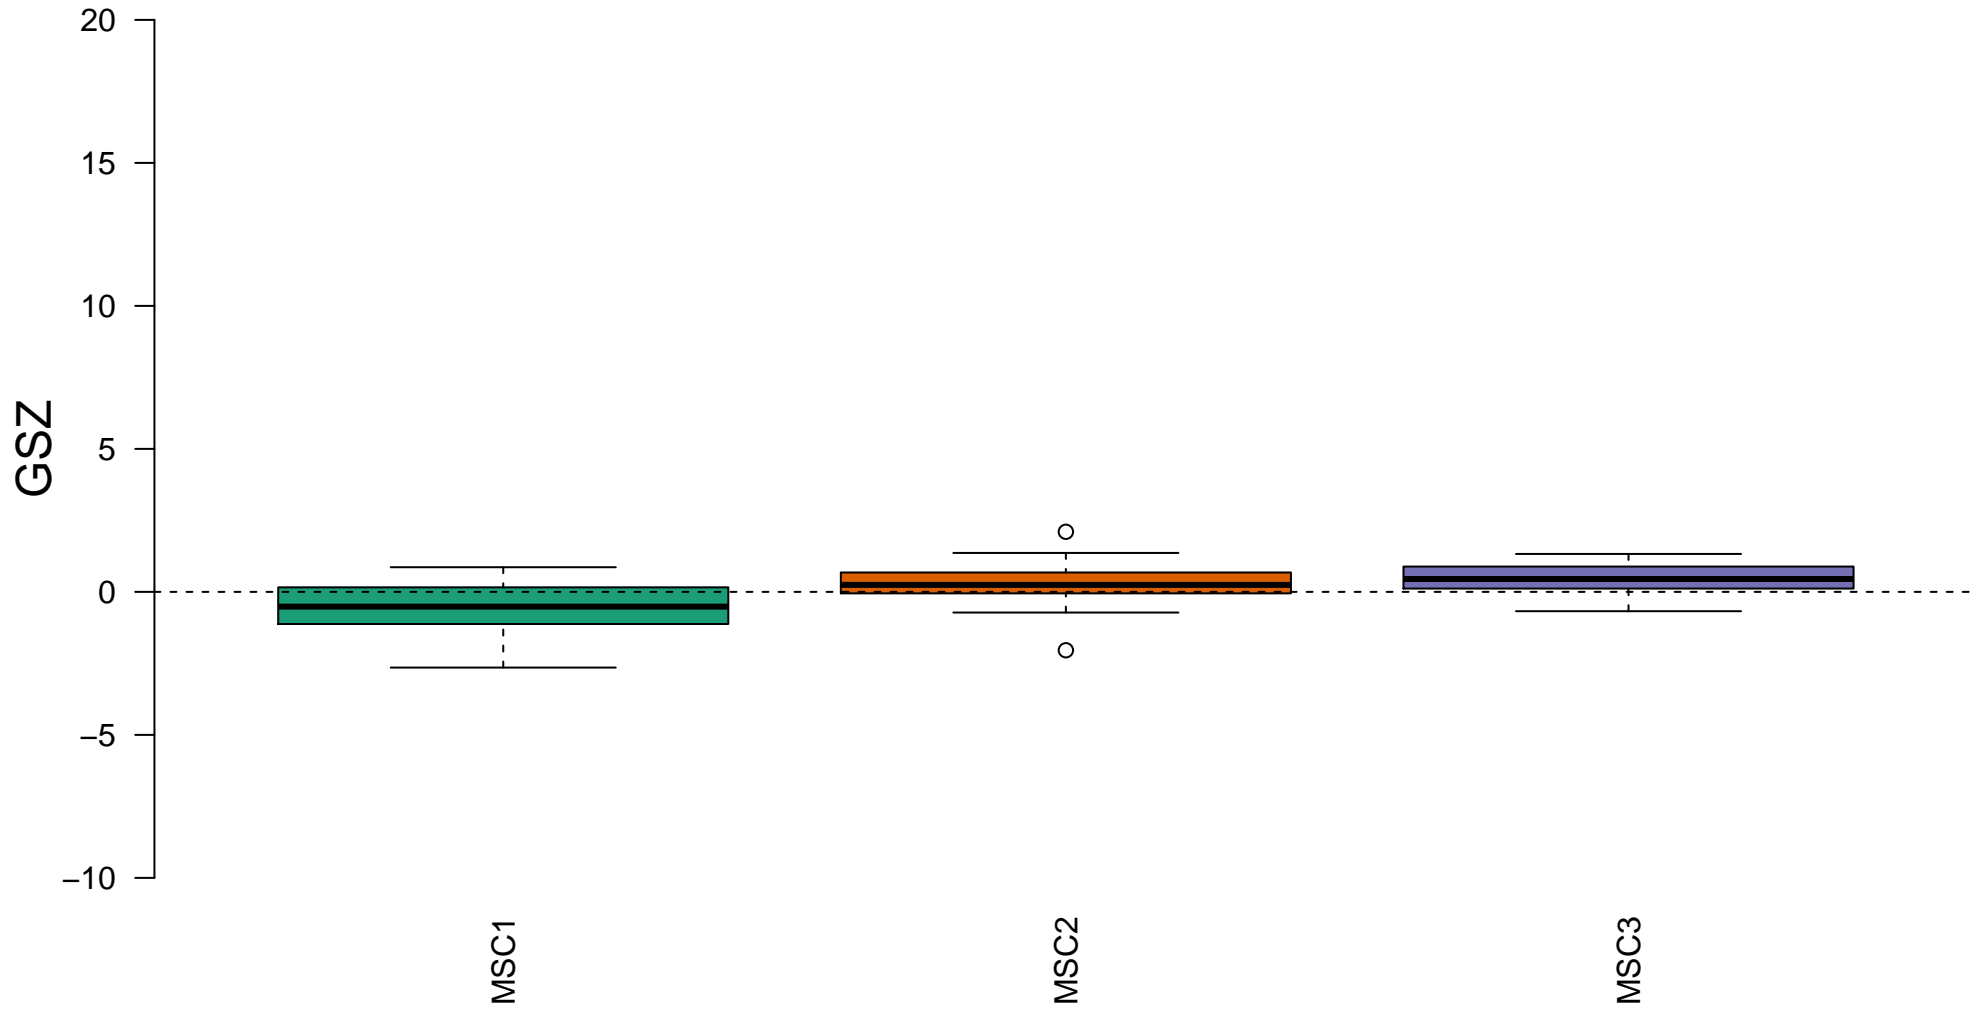

MIKKELSEN\_NPC\_LCP\_WITH\_H3K4ME3

■ on  
■ -  
□ off

# MIKKELSEN\_NPC\_LCP\_WITH\_H3K4ME3

Enrichment in overexpression spots

Enrichment in kMeans clusters